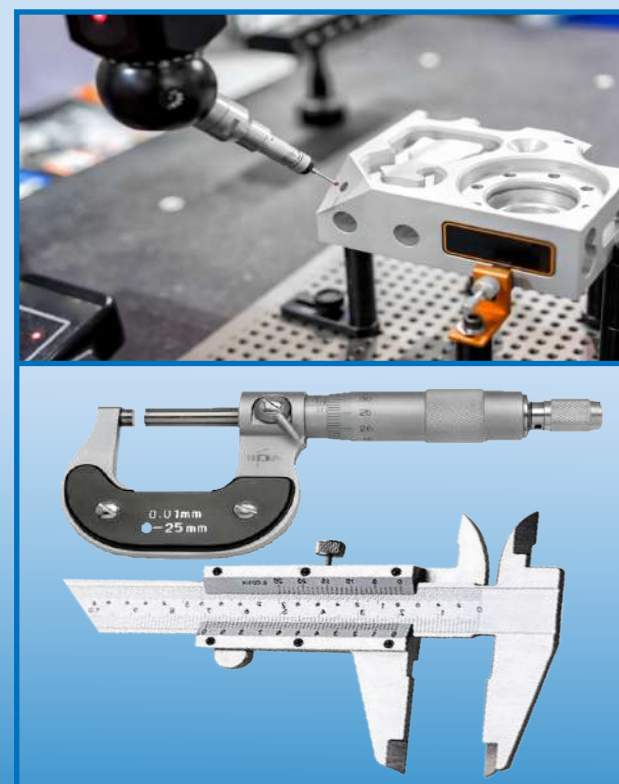

Training On Calibration Of Dimensional Metrology Equipments

- *Why and How to Calibrate*
- *Procedure for Calibration*
- *Hands on Experience on Calibration of Measuring Equipments*
- *Introduction of Advanced Measuring Equipments*
- *Estimation & Evaluation of Uncertainty in Measurement as per NABL - 141*